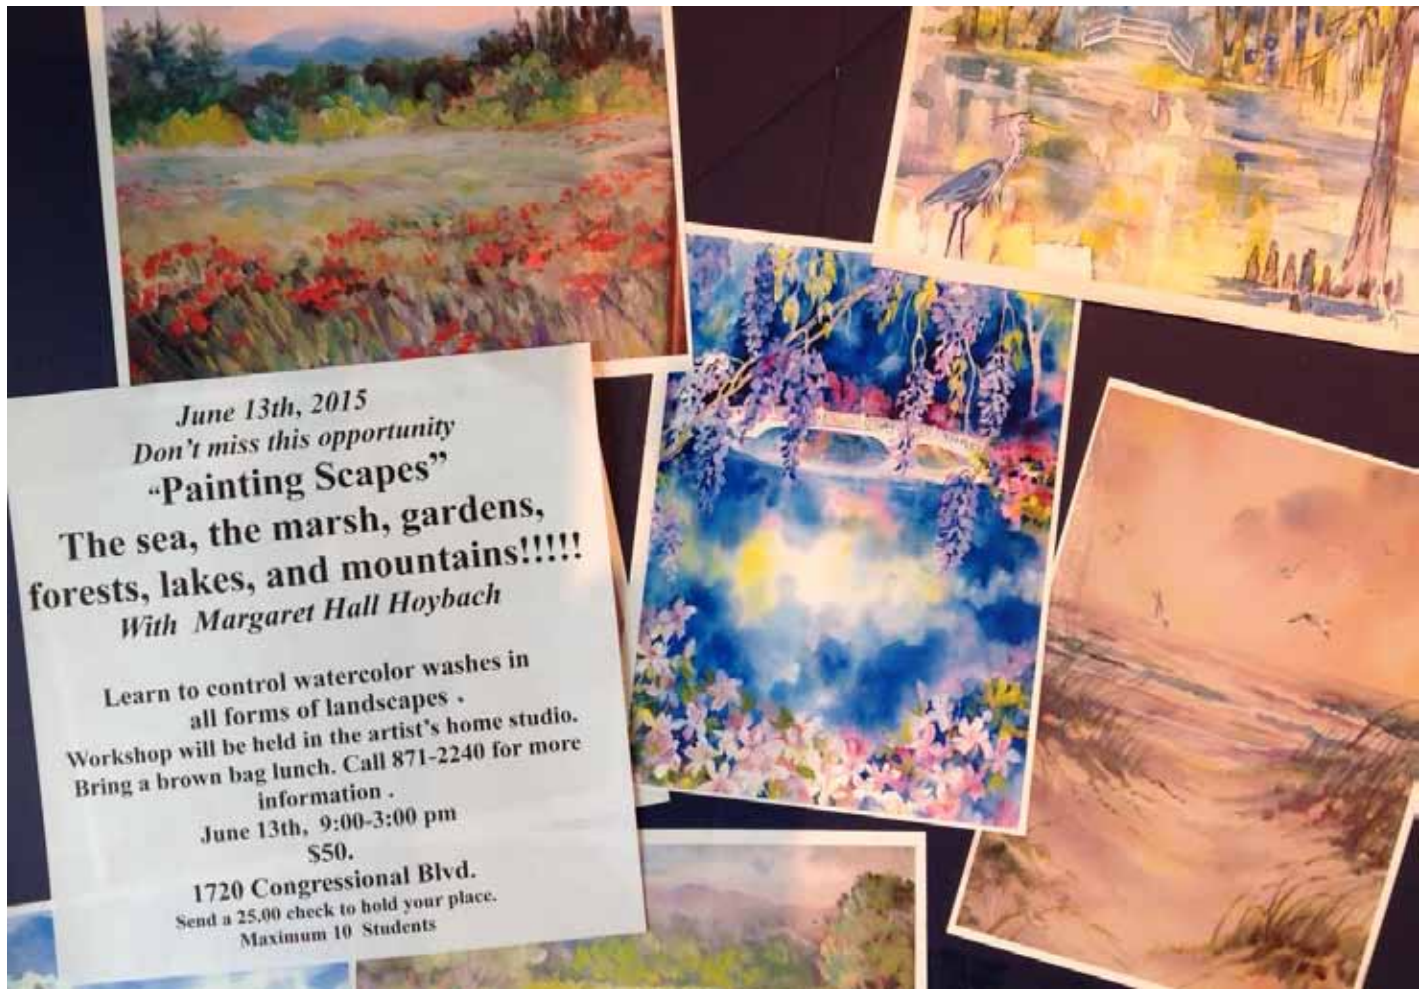

CALL TO ARTISTS